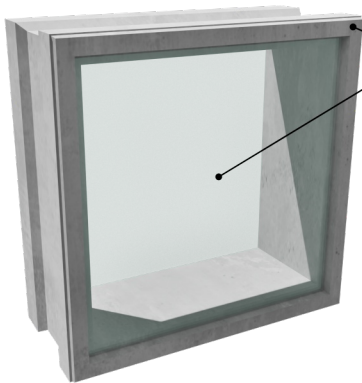

**Best Selling Retail Pricelist\***

Prices subject to change & **exclude VAT**. Delivery options available, contact us for pricing. Various other sizes and shapes available upon request.

**Winblok® Fixed Direct Glass** (No Aluminium Frame)

**WB44D4TC26** - Winblok® 400 x 400 x 260mm Fixed Direct Glass 4mm TSG Clear Glass  
**R320** exVAT

**WB66D4TC26** - Winblok® 600 x 600 x 260mm Fixed Direct Glass 4mm TSG Clear Glass  
**R530** exVAT

**WB88D4TC26** - Winblok® 800 x 800 x 260mm Fixed Direct Glass 4mm TSG Clear Glass  
**R820** exVAT

**WB88FN4C26** - Winblok® 800 x 800 x 260mm Fixed Frame Nat Silver Aluminium 4mm Clear Glass  
**R1580** exVAT

\*\* Standard Powder Coated colours are Silver, White, Charcoal, Black and Bronze.

**Winblok® Tophung Opening Winvent**

**SI-300-G** - Neutral Cure Silicone Sealer 310ml Tube - Grey  
**R90** exVAT

**SPM40SG** - Neutral Cure Hybrid Silicone Sealer 600ml Sausage - Grey  
**R130** exVAT

\* Prices subject to change & **exclude VAT**. Delivery options available, contact us for pricing. Various other sizes and shapes available upon request.  
Winblok® (400x400 Module) Actual Size = 390 x 390 mm, Winblok® (600x600 Module) Actual Size = 590 x 590 mm, Winblok® (800x800 Module) Actual Size = 790 x 790 mm