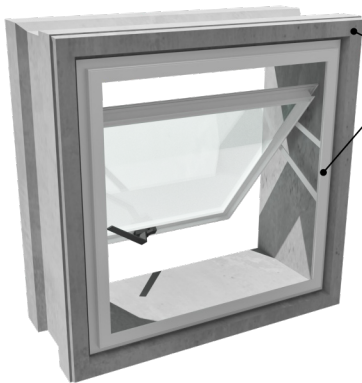

**WB44D4TC26** - Winblok® 400 x 400 x 260mm Fixed Direct Glass 4mm TSG Clear Glass  
**R320** exVAT

**WB66D4TC26** - Winblok® 600 x 600 x 260mm Fixed Direct Glass 4mm TSG Clear Glass  
**R530** exVAT

**WB88D4TC26** - Winblok® 800 x 800 x 260mm Fixed Direct Glass 4mm TSG Clear Glass  
**R820** exVAT

**WB88FN4C26** - Winblok® 800 x 800 x 260mm Fixed Frame Nat Silver Aluminium 4mm Clear Glass  
**R1580** exVAT

\*\* Standard Powder Coated colours are Silver, White, Charcoal, Black and Bronze.

**Winblok® Tophung Opening Winvent**